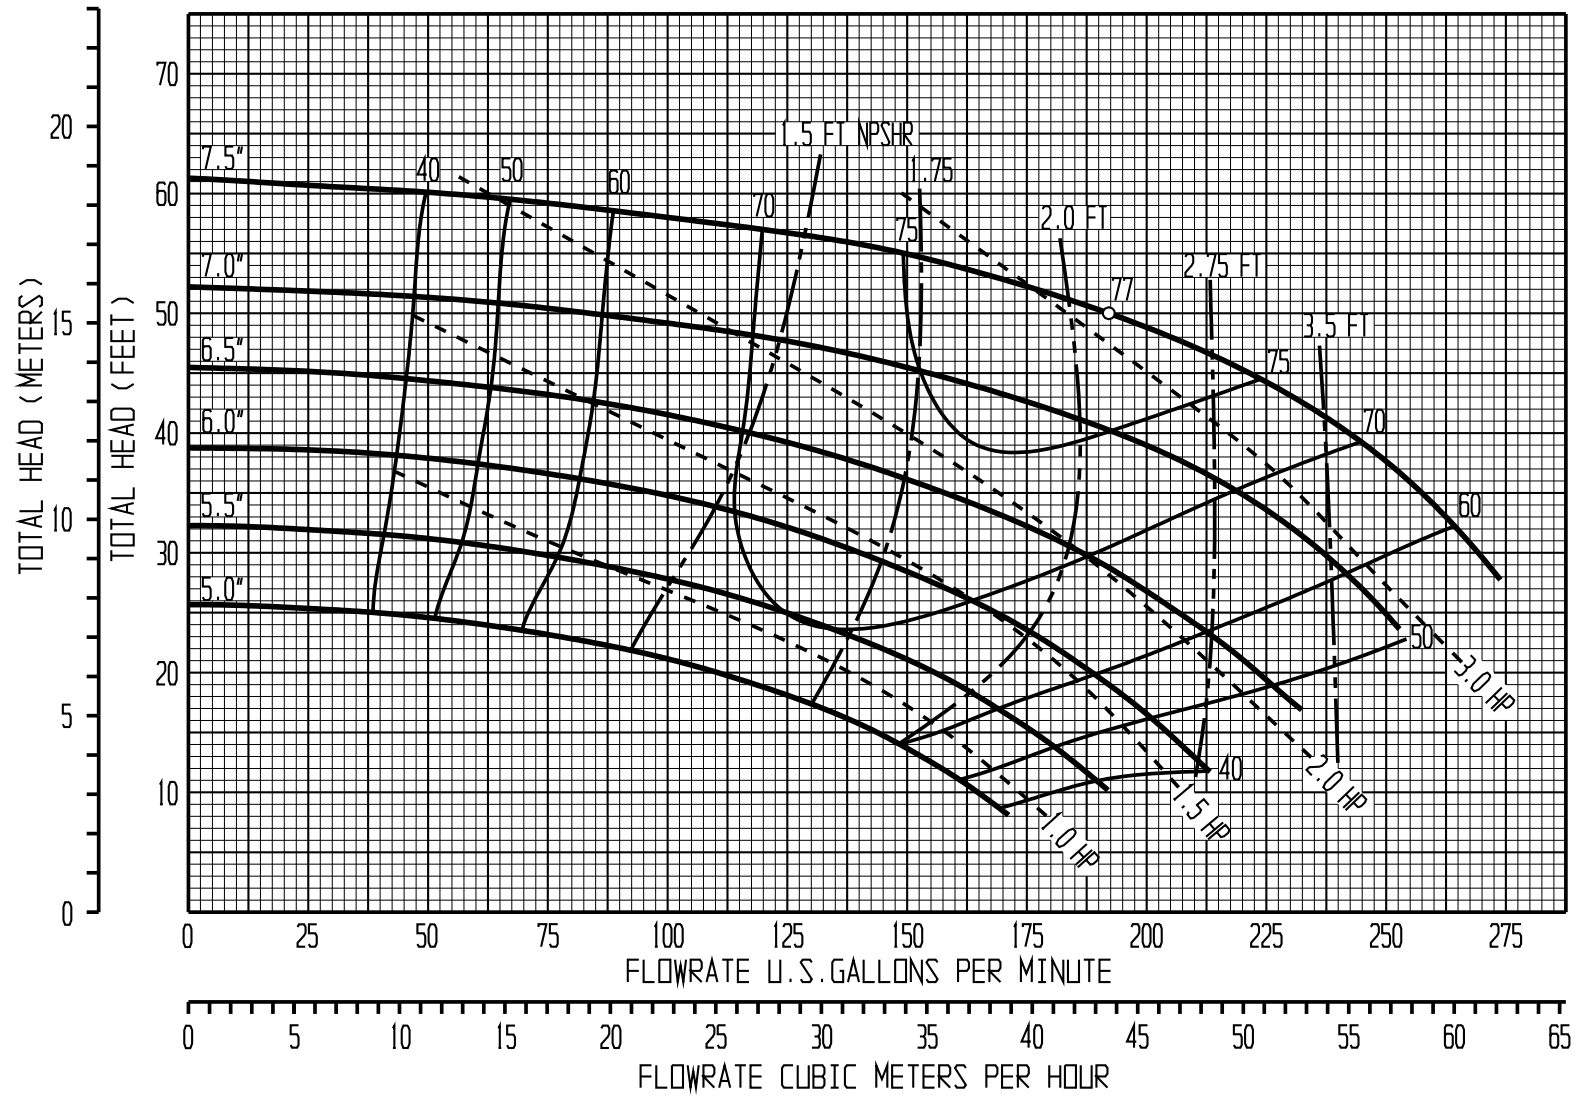

NOTES:

MODEL : SC425C75

SPEED : 1780 RPM

SIZE : 4" x 2.5"

CLEAR LIQUIDS PUMP

DWG NO. A2275HQ
 REVISION: 001
 DRAWN BY: DAP
 DATE: 08/10/2010