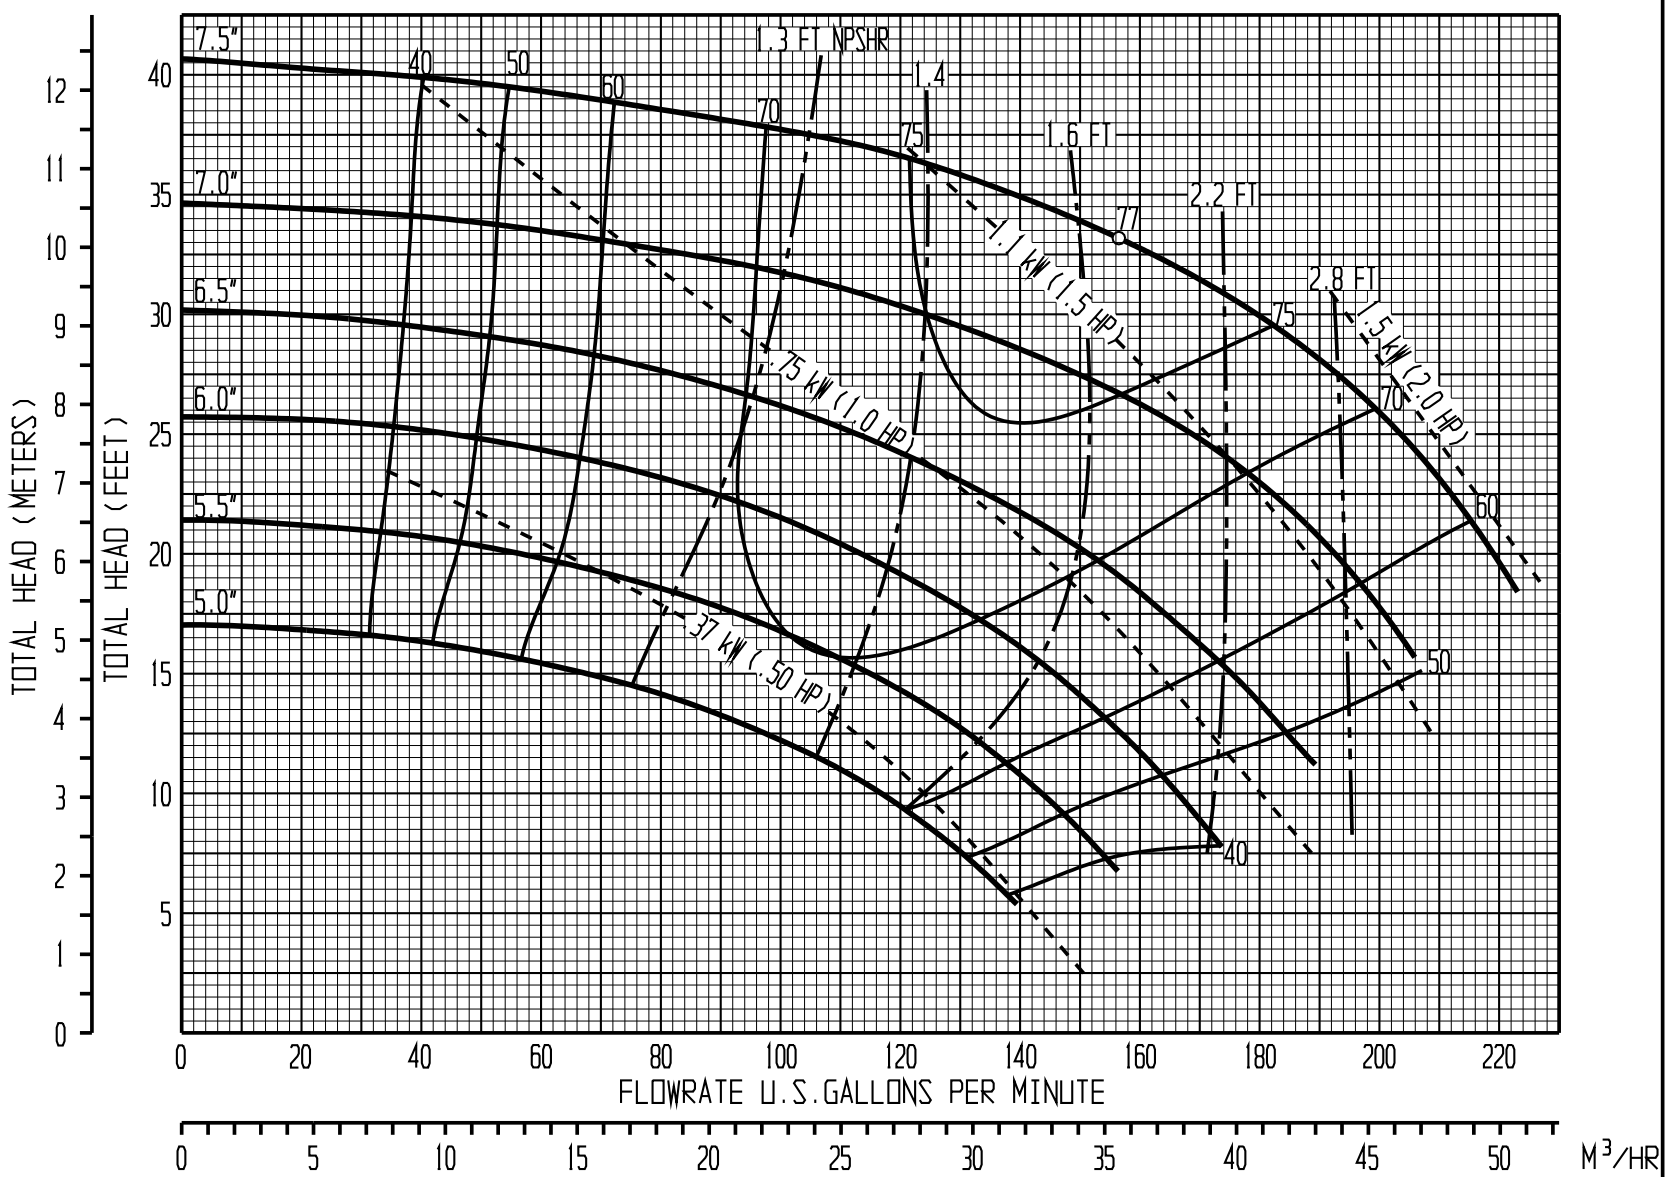

NOTES:

MODEL : SC425C75

SPEED : 1450 RPM

SIZE : 4" x 2.5"

CLEAR LIQUIDS PUMP

DWG NO. A2287HQ
 REVISION: 001
 DRAWN BY: DAP
 DATE: 09/20/2010