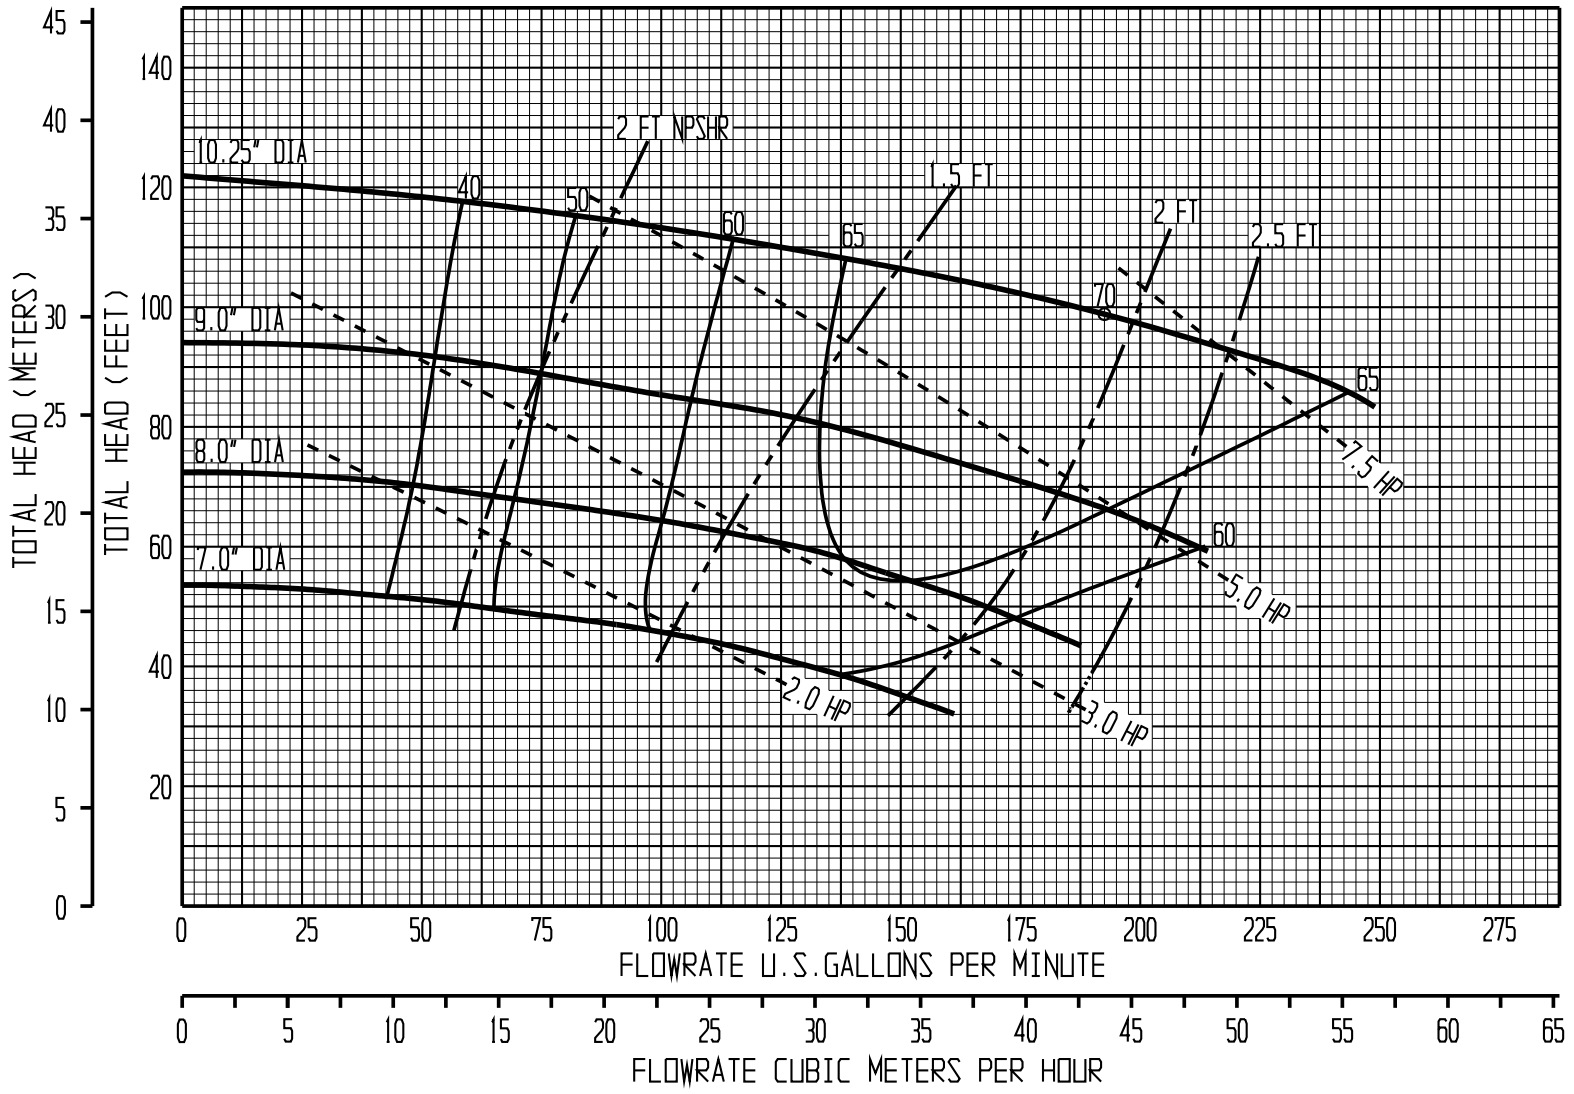

NOTES:

MODEL : SC425C10

SPEED : 1780 RPM

SIZE : 4" x 2.5"

CLEAR LIQUIDS PUMP

DWG NO. A2289HQ
 REVISION: 001
 DRAWN BY: DAP
 DATE: 08/10/2010