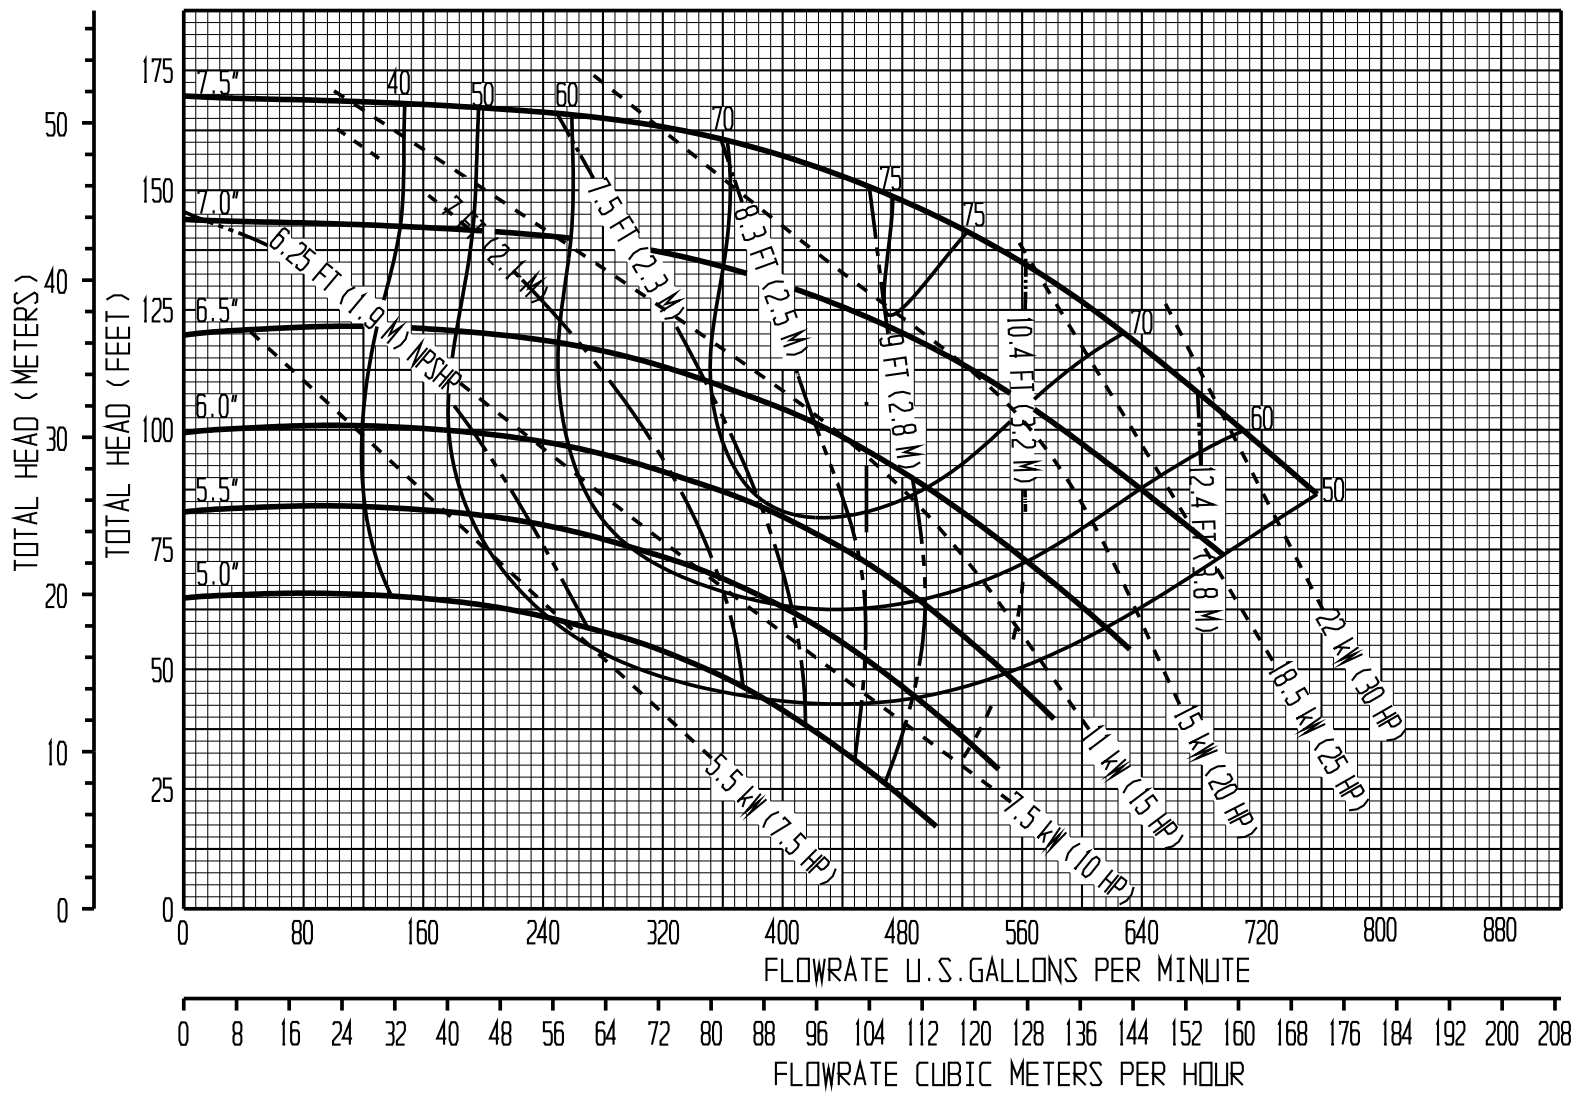

NOTES:

MODEL : SC44C75

SPEED : 2950 RPM

SIZE : 4" x 4"

CLEAR LIQUIDS PUMP

DWG NO. A2626HQ  
 REVISION: 001  
 DRAWN BY: DAP  
 DATE: 09/20/2010