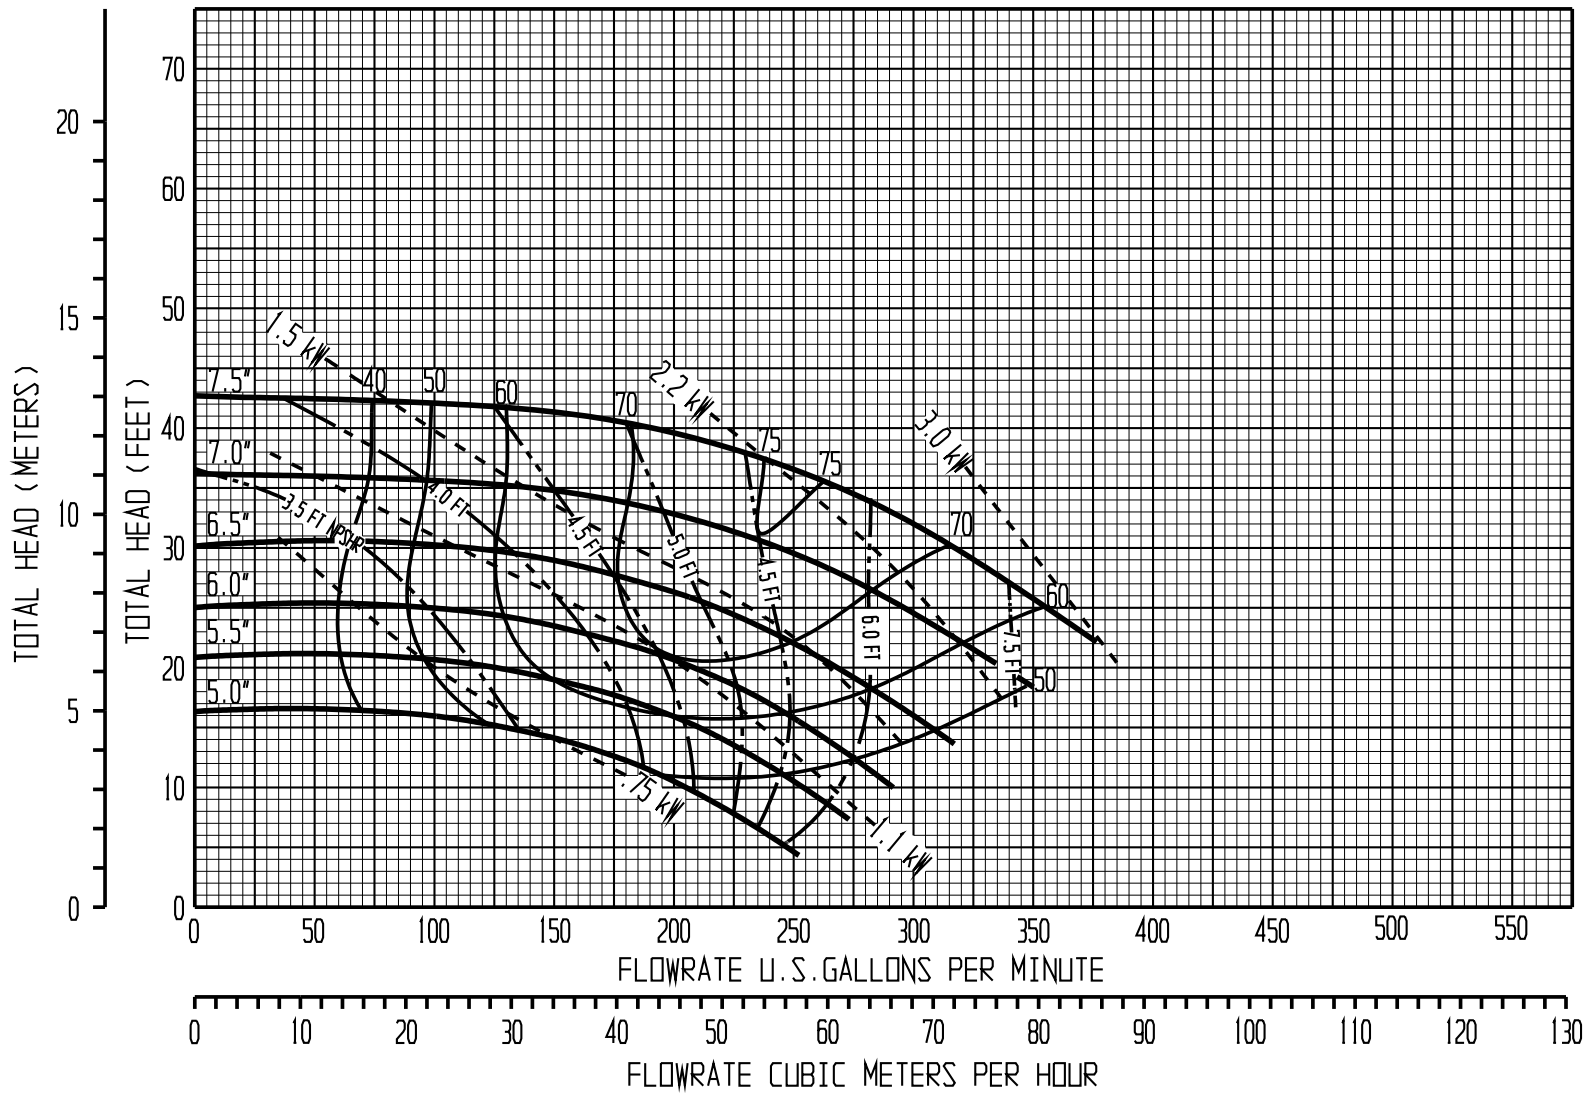

NOTES:

MODEL : SC44C75

SPEED: 1480 RPM

SIZE: 4" x 4"

CLEAR LIQUIDS PUMP

DWG NO. A2266HQ  
 REVISION: 001  
 DRAWN BY: DAP  
 DATE: 09/20/2010