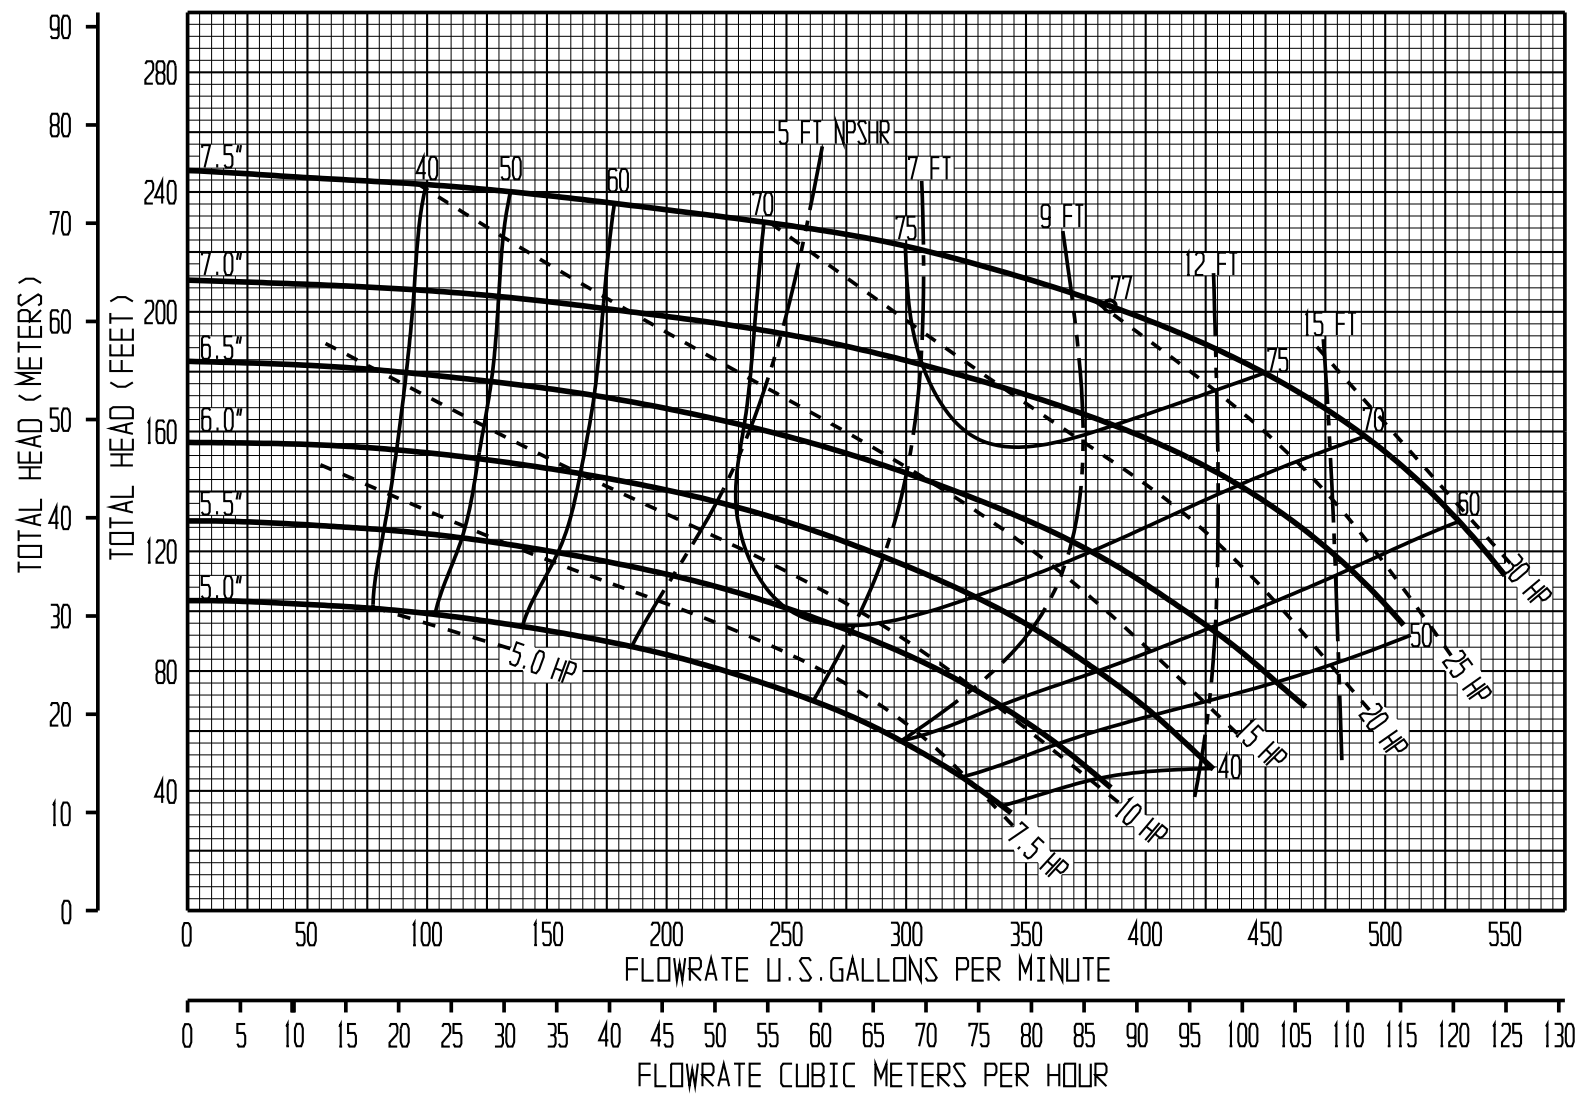

NOTES:

MODEL : SC425C75

SPEED : 3575 RPM

SIZE : 4" x 2.5"

CLEAR LIQUIDS PUMP

DWG NO. A1621HQ
 REVISION: 001
 DRAWN BY: DAP
 DATE: 09/16/2010