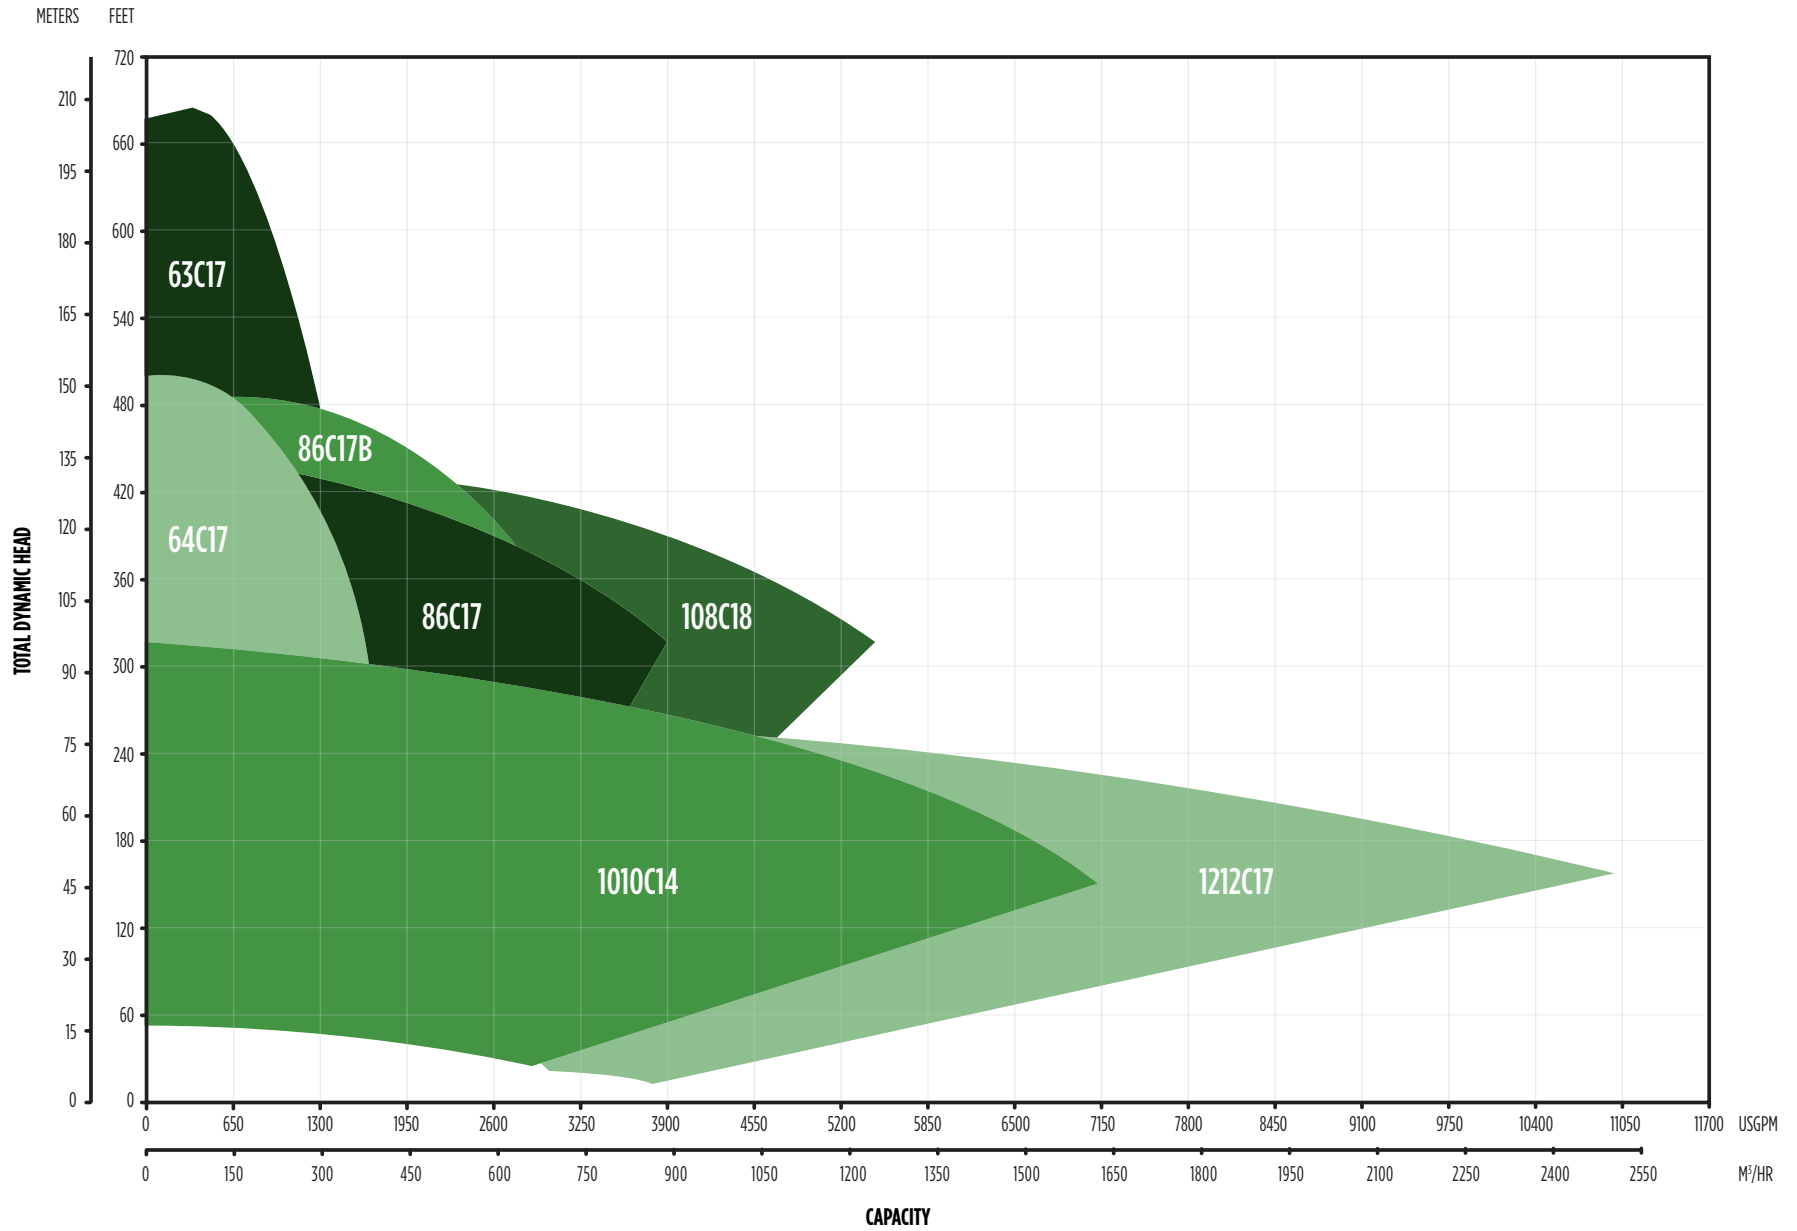

LARGE CLEAR LIQUIDS PUMPS

*Performance curves represent pump performance for both Standard Centrifugal and Pioneer Prime configurations of each pump end.

pioneerpump.com