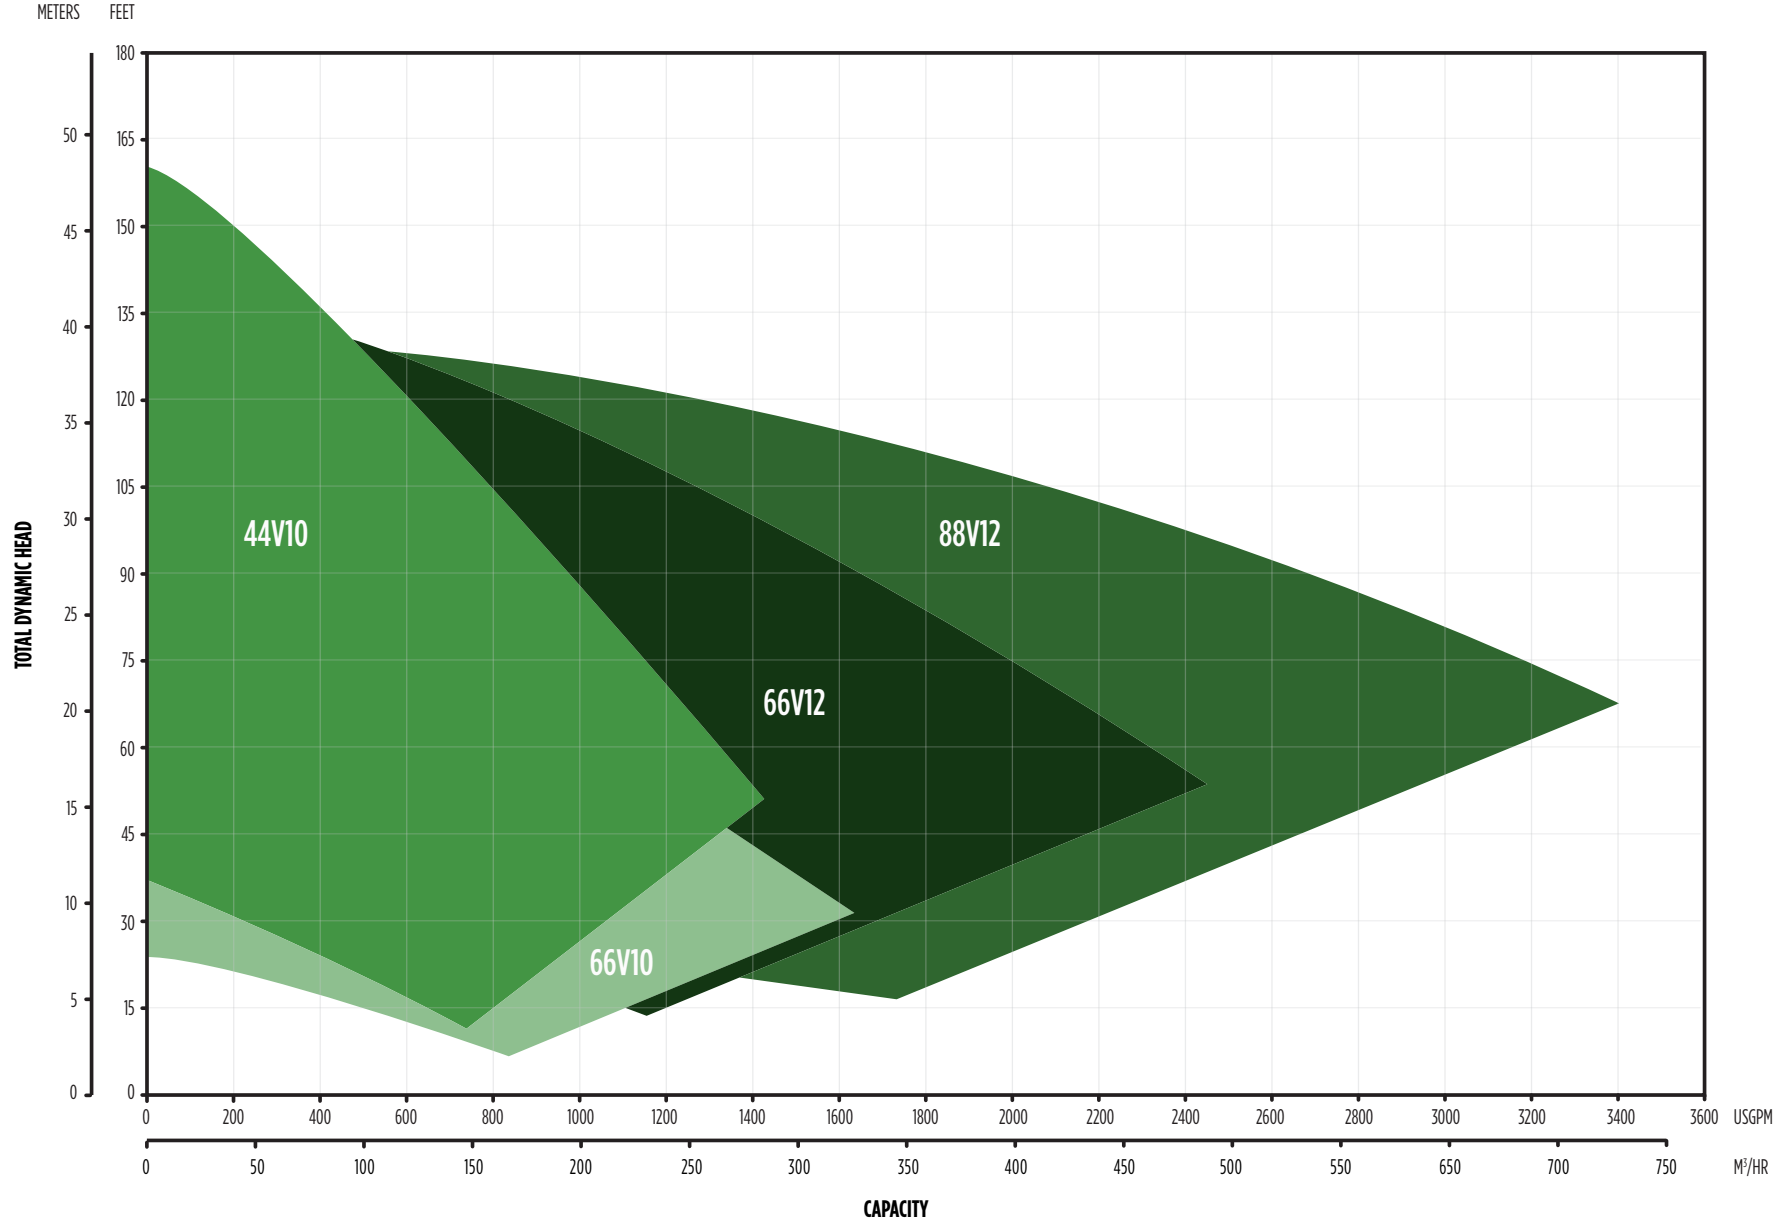

EXTREME SOLIDS HANDLING PUMPS - VORTEX SERIES

*Performance curves represent pump performance for both Standard Centrifugal and Pioneer Prime configurations of each pump end.

pioneerpump.com