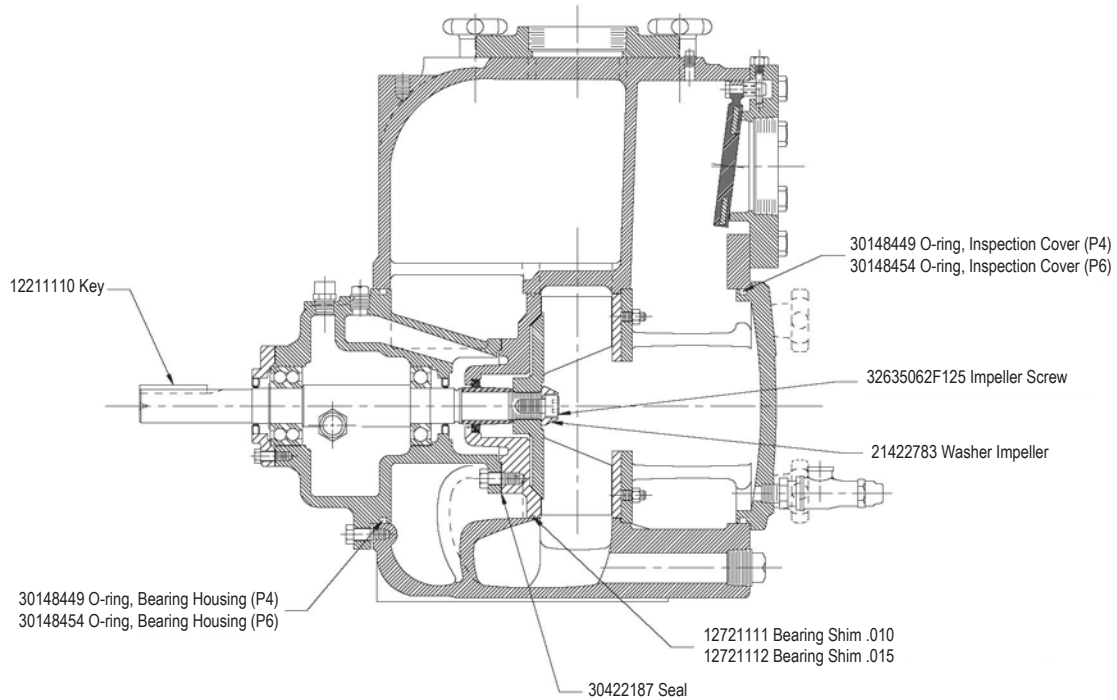

PARTS DRAWING - 372000107 MECHANICAL SEAL PARTS KIT