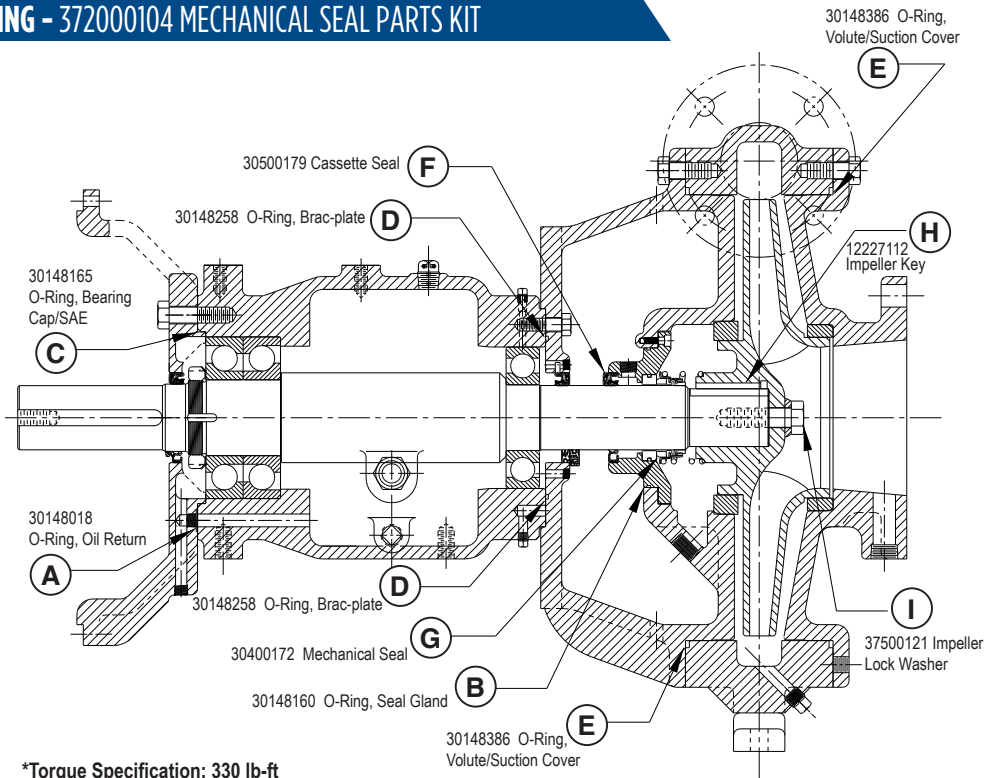

## OPTIONAL PARTS

Additional parts for this model.

Model	Part Number	Description
63C17	10902459	Wear Ring
63C17	112301883	Impeller, CA6NM SS
64C17	109023766	Wear Ring
64C17	112301886	Impeller, CA6NM SS

Seal Installation Tool for 2.50" Shafts.

Model	Part Number	Description
63C17/64C17	3671710236B	Installation Tool

Notes:

- Part numbers listed reflect updated part numbers as of November 30, 2018. Older documentation may have different part numbers. Please consult factory if differences appear.
- Viton O-rings are included when available.

## 373000108 BEARING FRAME KIT

Qty.	Item Number	Description
1	12721101	Shim 6.28 x 5.50 x 0.005
1	12721102	Shim 6.28 x 5.50 x 0.010
1	12721103	Shim 6.28 x 5.50 x 0.015
1	31900101	Pump End Bearing
2	31900202	Drive End Bearing
1	32000102	Washer, Bearing
1	32100102	Nut, Bearing
4	30148018	O-Ring, Oil Return
1	30148160	O-Ring, Seal Gland
1	30148165	O-Ring, Bearing Cap/SAE
1	30148258	O-Ring, Brac-plate
2	30148386	O-Ring, Volute/Suction Cover
3	31858118	Tapered Rubber Plug
1	30500176	Cassette Seal
2	30500179	Cassette Seal

## PARTS DRAWING - 372000104 MECHANICAL SEAL PARTS KIT